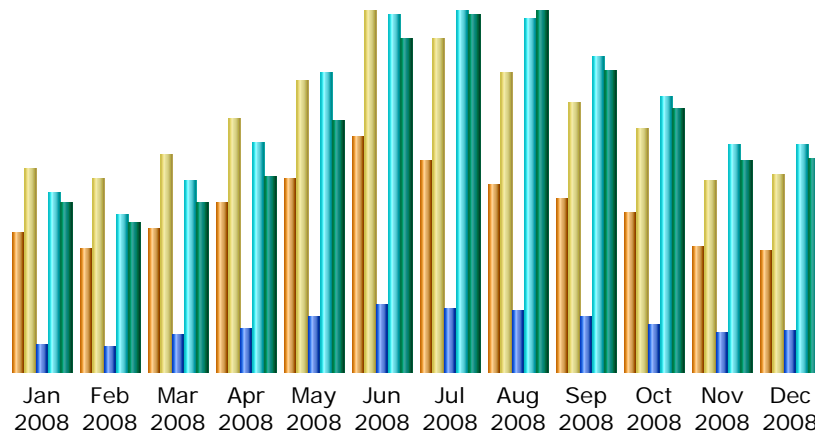

### Summary

<b>Reported period</b>	Month Dec 2008				
<b>First visit</b>	01 Dec 2008 - 00:00				
<b>Last visit</b>	31 Dec 2008 - 23:54				
	Unique visitors	Number of visits	Pages	Hits	Bandwidth
Viewed traffic *	<b>10728</b>	<b>17443</b> (1.62 visits/visitor)	<b>171748</b> (9.84 Pages/Visit)	<b>970439</b> (55.63 Hits/Visit)	<b>20.53 GB</b> (1234.05 KB/Visit)
Not viewed traffic *			<b>176966</b>	<b>189923</b>	<b>2.85 GB</b>

\* Not viewed traffic includes traffic generated by robots, worms, or replies with special HTTP status codes.

### Monthly history

Month	Unique visitors	Number of visits	Pages	Hits	Bandwidth
Jan 2008	12249	17936	115489	769333	16.26 GB
Feb 2008	10815	17182	111407	674253	14.39 GB
Mar 2008	12754	19308	156750	821821	16.25 GB
Apr 2008	14914	22451	181929	983426	18.83 GB
May 2008	17121	25707	236817	1279421	24.29 GB
Jun 2008	20811	31906	285067	1533571	32.15 GB
Jul 2008	18757	29513	271292	1545264	34.53 GB
Aug 2008	16558	26582	259882	1515758	34.73 GB
Sep 2008	15315	23881	238507	1351240	29.06 GB
Oct 2008	14139	21604	203087	1180204	25.43 GB
Nov 2008	11049	16971	166385	972402	20.28 GB
Dec 2008	10728	17443	171748	970439	20.53 GB
Total	175210	270484	2398360	13597132	286.73 GB